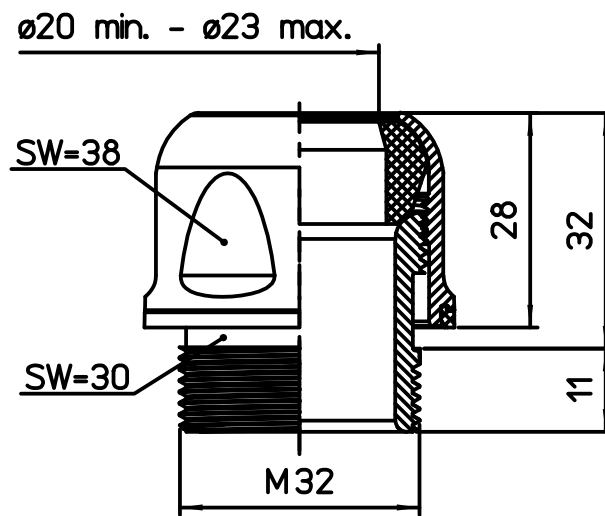

Diritti riservati All rights reserved

dimensions in mm	AH M32IFL	Scale	
Date 22/01/19	Hygienic cable gland M32	1:1	
Sign. Radice			